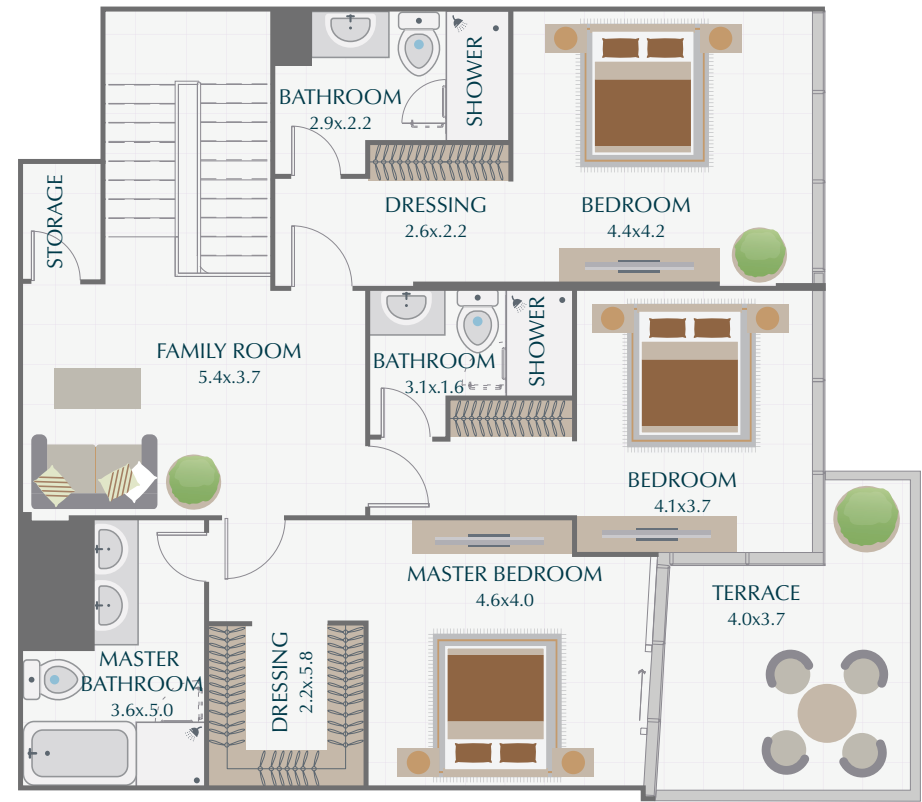

PARK GATE RESIDENCES

LOWER LEVEL

UPPER LEVEL

4BR PODIUM TOWNHOUSE / TYPE 4A

SUITE	3,260.61 SQ.FT.	302.92 SQ.M.
TERRACE	400.85 SQ.FT.	37.24 SQ.M.
TOTAL	3,661.46 SQ.FT.	340.16 SQ.M.