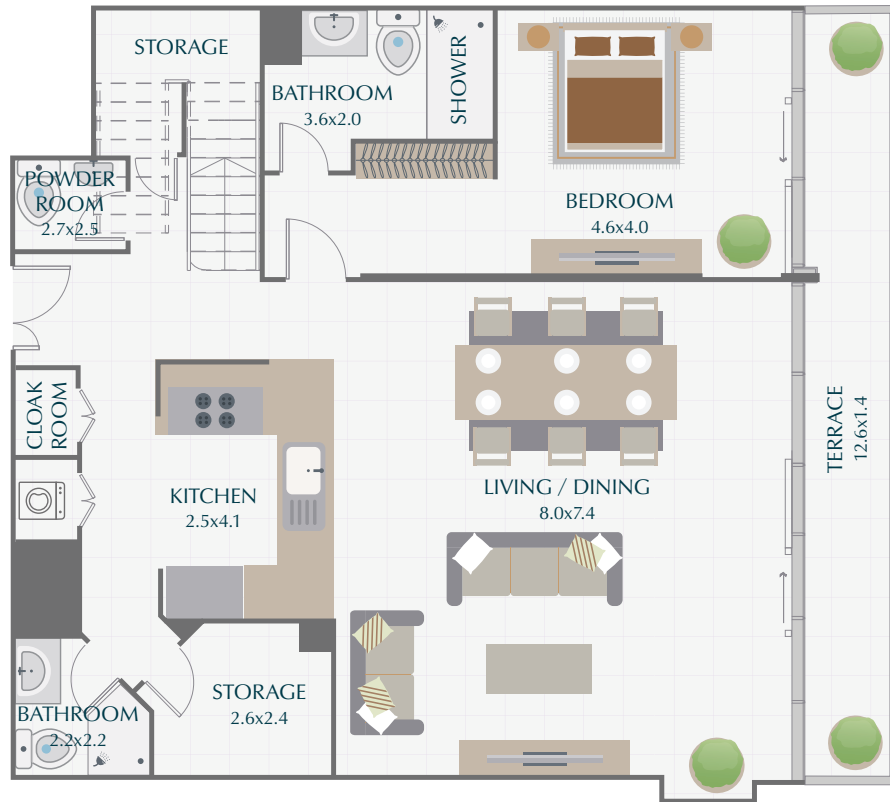

PARK GATE RESIDENCES

LOWER LEVEL

UPPER LEVEL

4BR PODIUM TOWNHOUSE / TYPE 4A

SUITE	3,260.61 SQ.FT.	302.92 SQ.M.
TERRACE	400.85 SQ.FT.	37.24 SQ.M.
TOTAL	3,661.46 SQ.FT.	340.16 SQ.M.